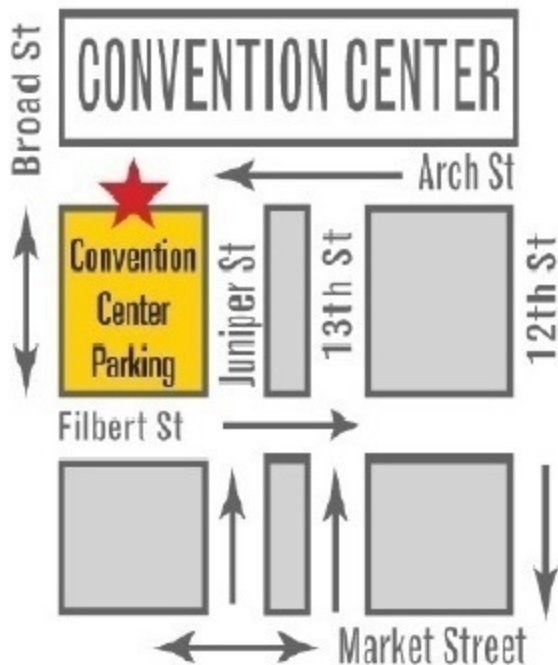

SCAN QR CODE AT THE PAYSTATION FOR DISCOUNT

DISCOUNT PARKING

25% OFF

DISCOUNT DOES NOT APPLY TO THE EARLY BIRD SPECIAL OR 1HR SPECIAL

CONVENTION CENTER PARKING FACILITY*

1324 Arch Street

267-239-0676

www.conventioncenterparking.com

OPEN 24 HRS. | SELF PARK

ACTUAL PICTURE OF PARKING GARAGE